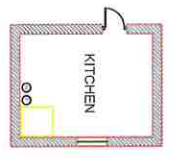

LOCATION PLAN
SCALE 1:500

SNEYD ARMS
1 THE VILLAGE
NEWCASTLE ROAD
KEBLE
NEWCASTLE UNDER LYME
ST5 5AB

- KEY**
- FIRE ALARMS
 - FIRE EXTINGUISHERS
 - WALLS
 - PARTITIONS
 - ALUMINUM TO EXIT DOOR WITH DIRECTIONAL ARROWS
 - SHOWERETTE
 - TOILET MACHINES
 - FLOOR MATS