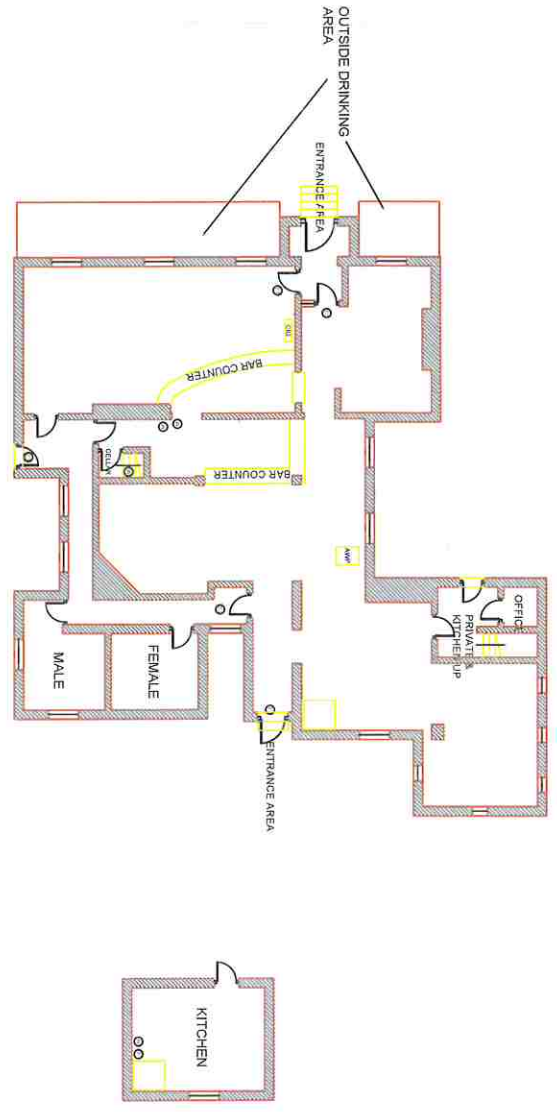

LOCATION PLAN
SCALE 1:500

SNEYD ARMS
1 THE VILLAGE
NEWCASTLE ROAD
KEBLE
NEWCASTLE UNDER LYME
ST5 5AB

- KEY**
- FIRE ALARMS
 - FIRE EXTINGUISHERS
 - WALLS
 - PARTITIONS
 - ALUMINUM TO EXIT DOOR WITH DIRECTIONAL ARROWS
 - SHOWERETTE
 - TOILET MACHINES
 - FLOOR MATS